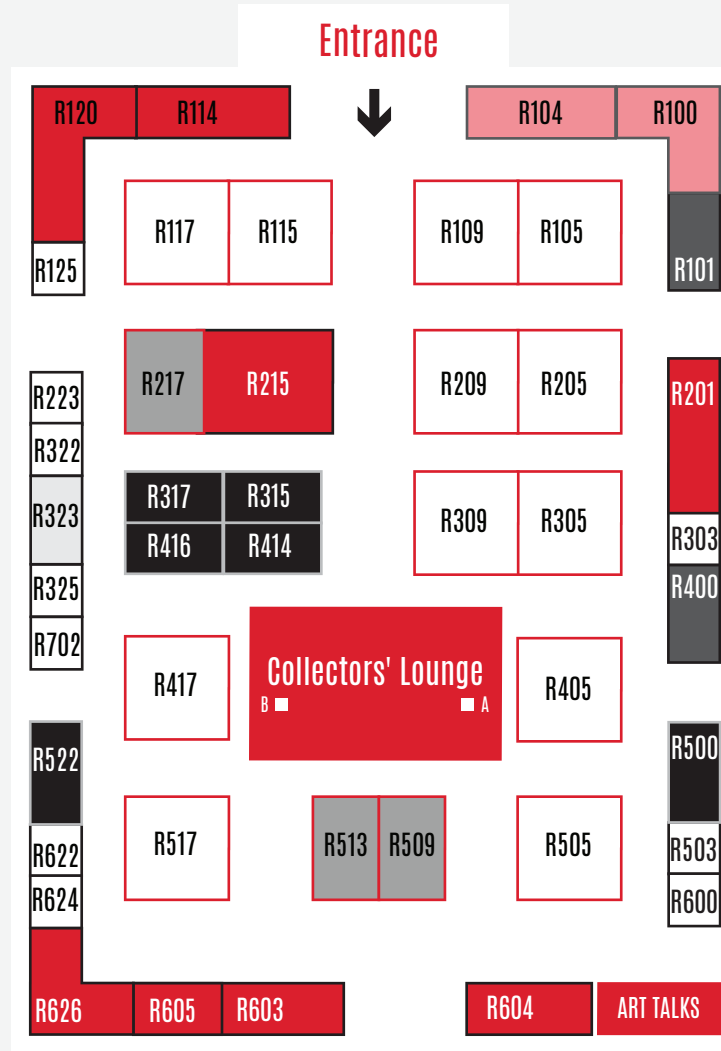

OUT-1

LOCATION
1700 NE 2nd Avenue (NE 2nd Ave. at NE 17th St.)
Miami, FL 33132

Floor plan & pricing are subject to change

BOOTH SIZE	SQ FT	PRICE
● 12' X 12'	144	\$7,995
● 12' X 18'	216	\$11,995
● 12' X 21'	252	\$13,795
● 12' X 22'	264	\$14,495
○ 12' X 24'	288	\$15,495
● 12' X 36'	432	\$22,795
● 18' X 24'	432	\$22,795
● 24' X 24'	576	\$29,495
● CUSTOM SIZE - INQUIRE ABOUT PRICING		

ANCILLARY WALL SPACES
FEATURED WALL (DW & LW) - 10' - \$1,750

SCULPTURE SPACES
● SCULPTURE PLACEMENT IN RED DOT LOUNGE
2 SPACES AVAILABLE - \$2,500

CORNER FEES
STANDARD CORNER FEE \$750

Please Note: Booth prices shown reflect a 3% cash/check/wire discount. Discount does not apply if choosing to pay through credit card and/or PayPal.