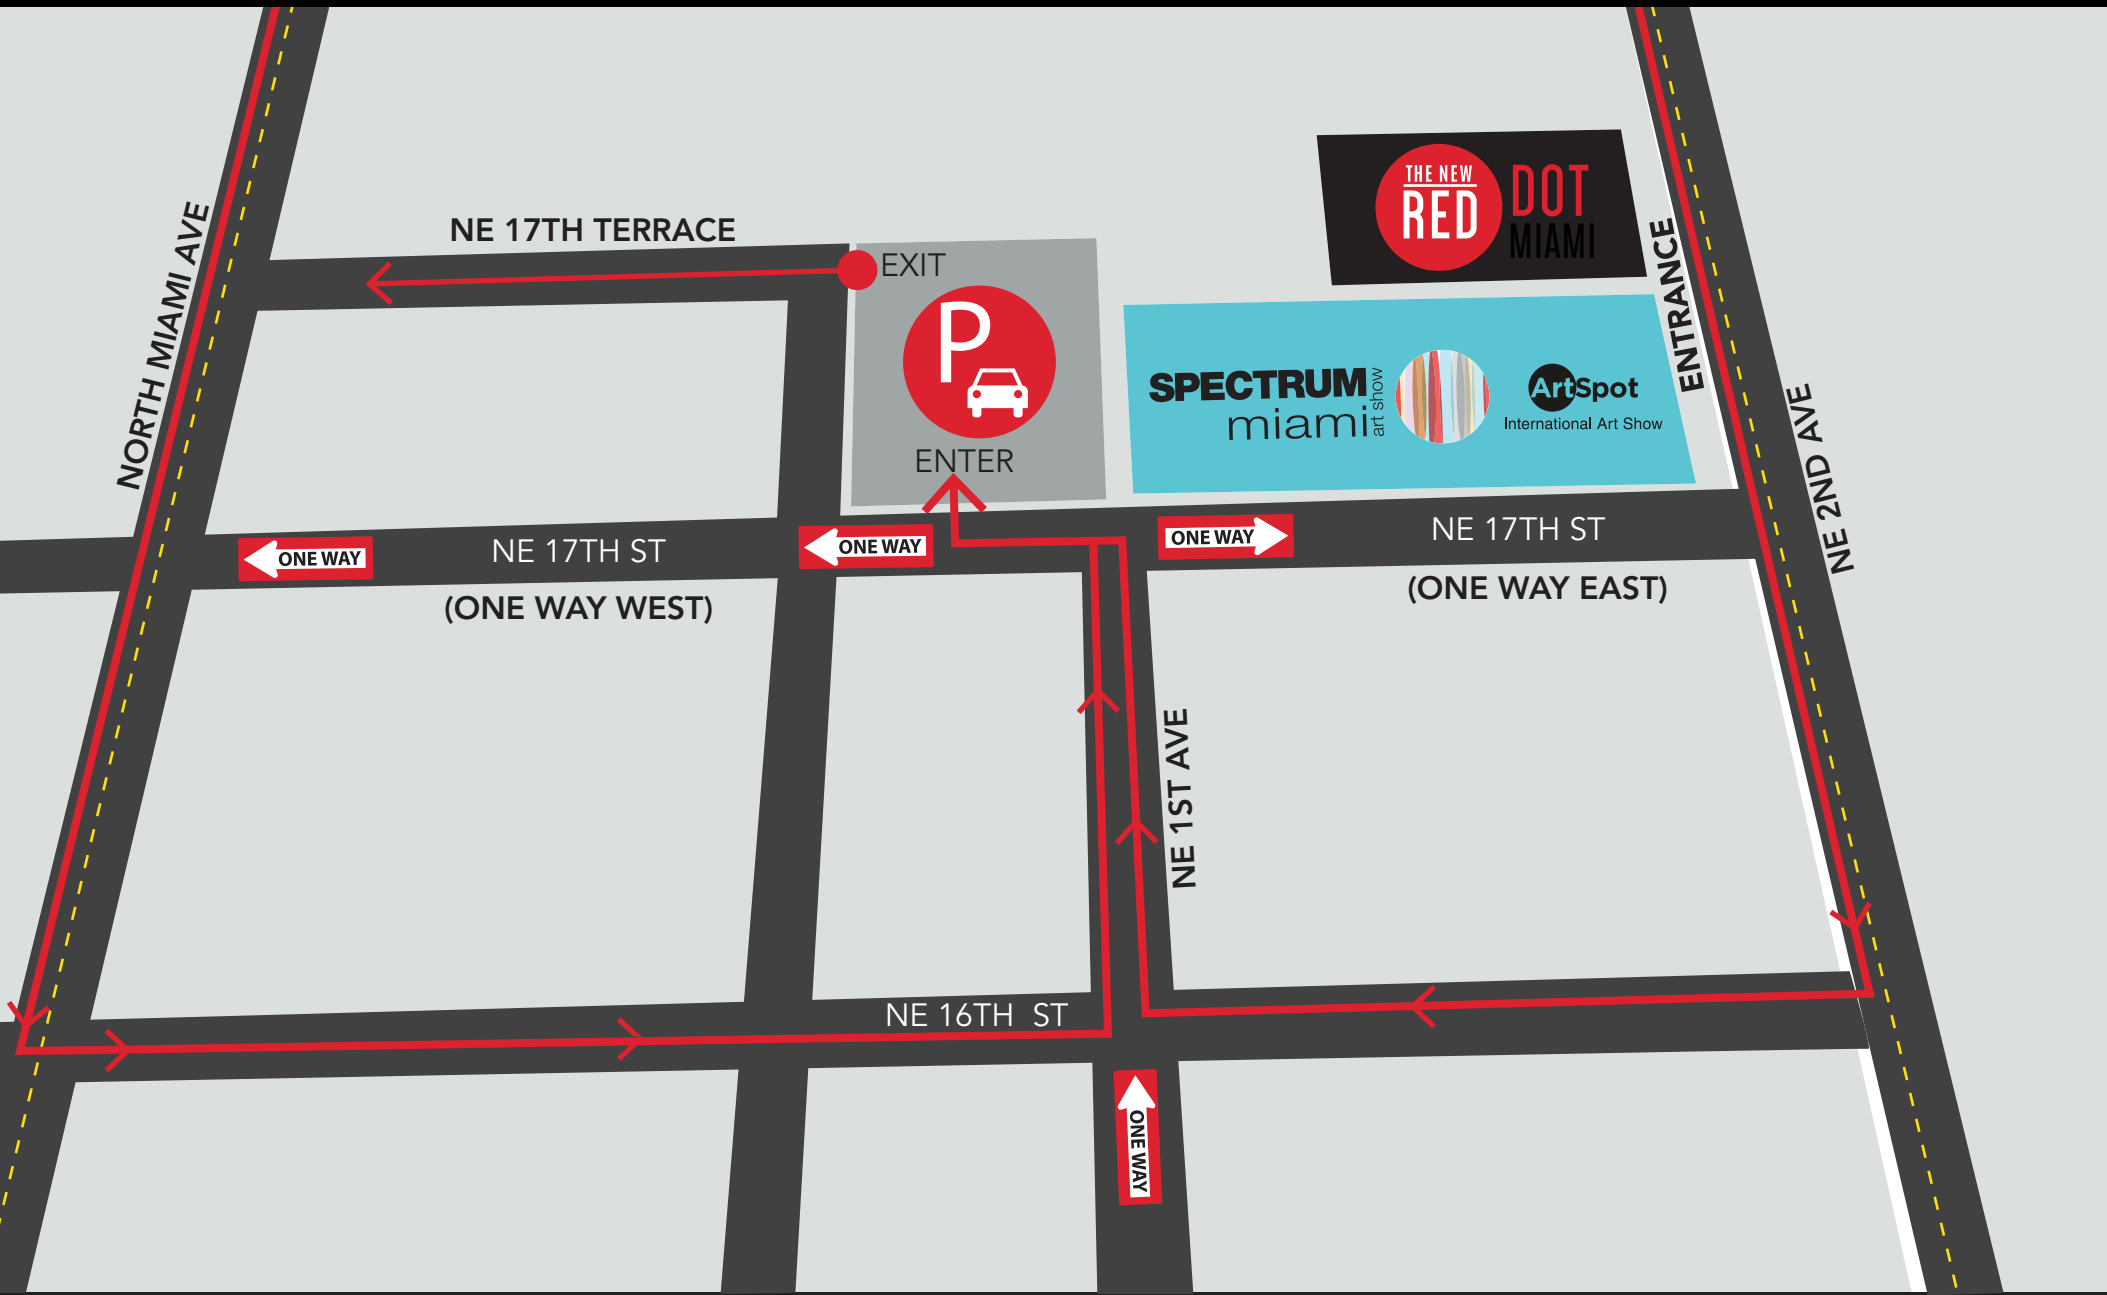

DEC. 6 – 10, 2017

SHOW ADDRESS
RED DOT MIAMI
1700 NE 2ND AVE.
MIAMI, FL 33132

WWW.REDDOTMIAMI.COM