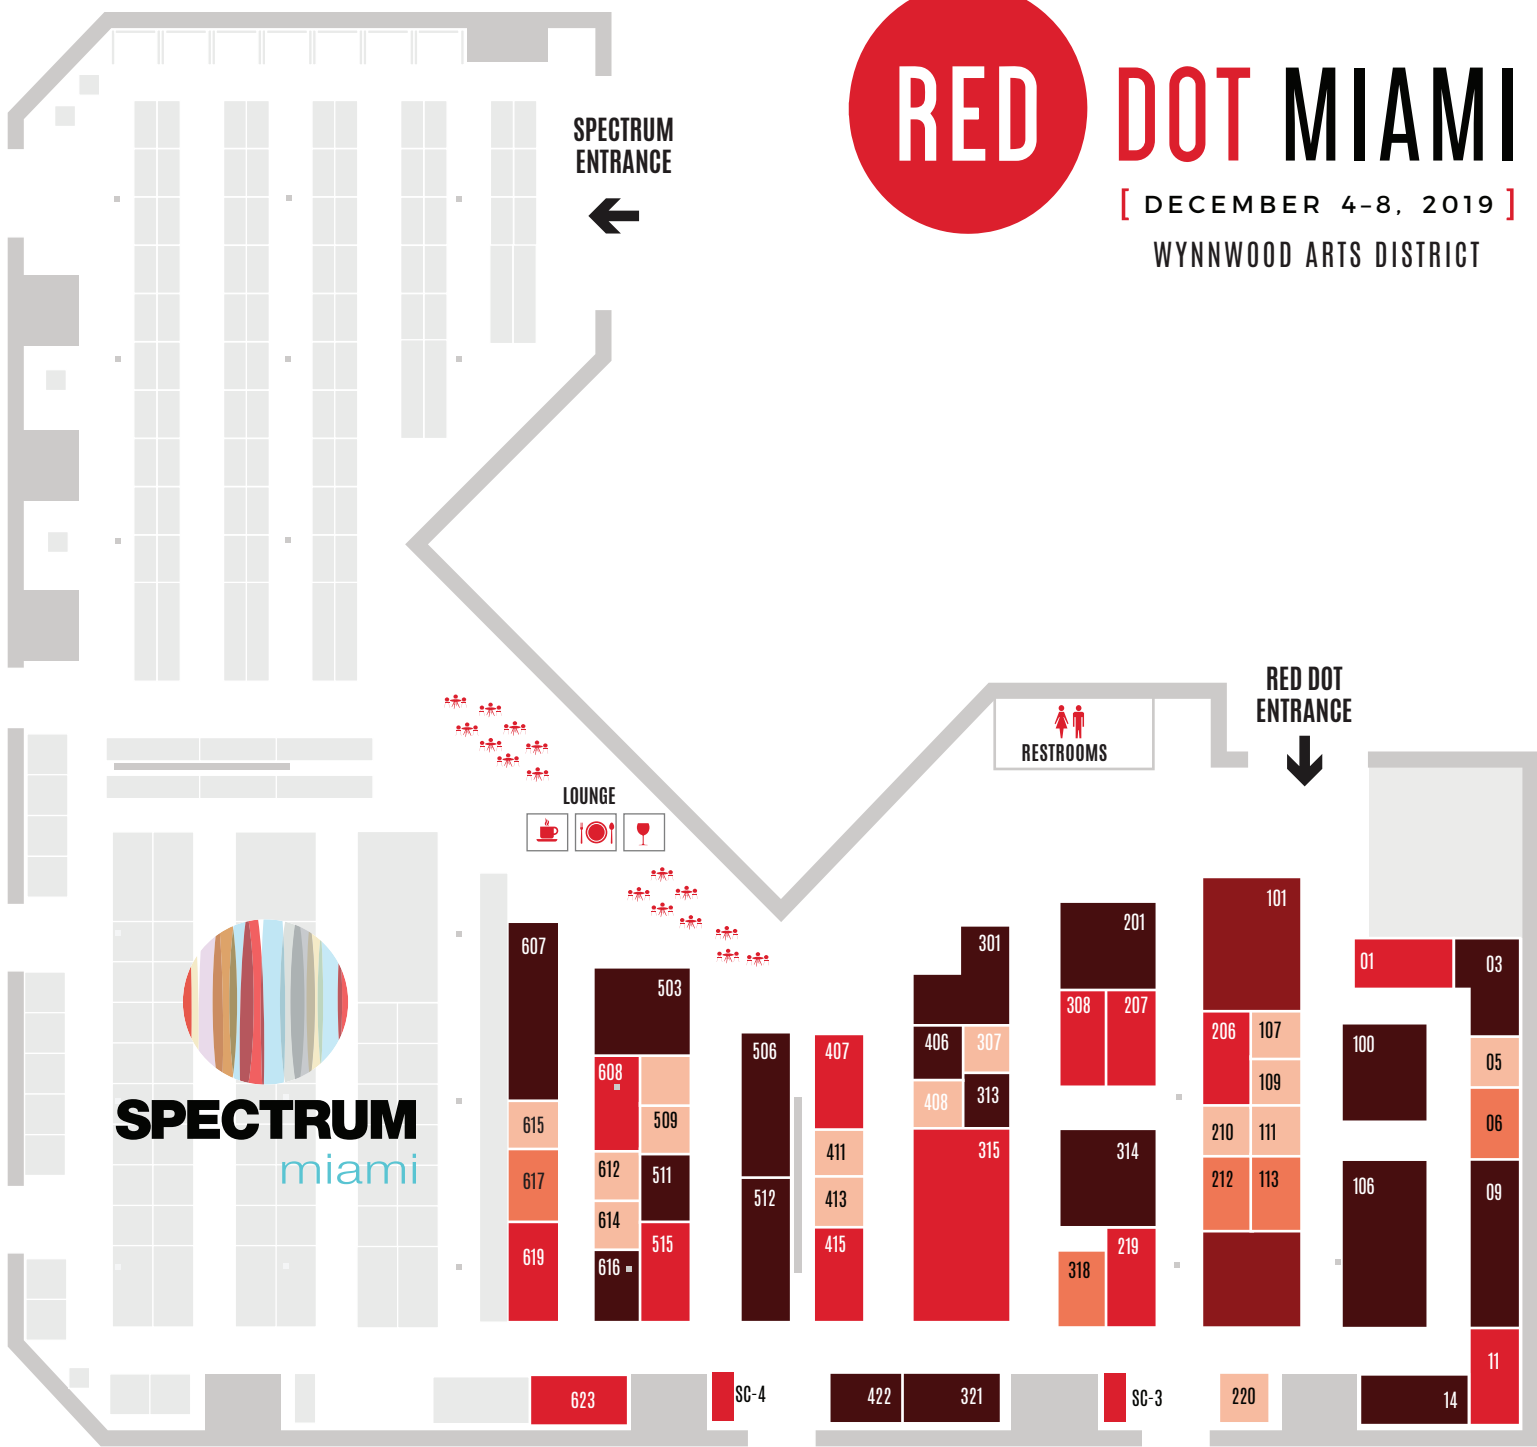

DOT MIAMI

[DECEMBER 4-8, 2019]

WYNWOOD ARTS DISTRICT

Floor plan & pricing are subject to change

BOOTH SIZE	SQ. FT.	PRICE
12' X 12'	144	$7,995
12' X 18'	216	$10,495
12' X 24'	288	$15,495
24' X 30'	720	$36,995
○ CUSTOM SIZE - INQUIRE ABOUT PRICING		

SCULPTURE SPACES

● SCULPTURE PLACEMENT IN RED DOT LOUNGE

2 SPACES AVAILABLE - $2,500

CORNER FEES

STANDARD CORNER FEE $750

LOCATION

Red Dot Miami
Mana Wynwood
2217 NW 5th Avenue @ NW 22nd Street
Miami, FL 33127